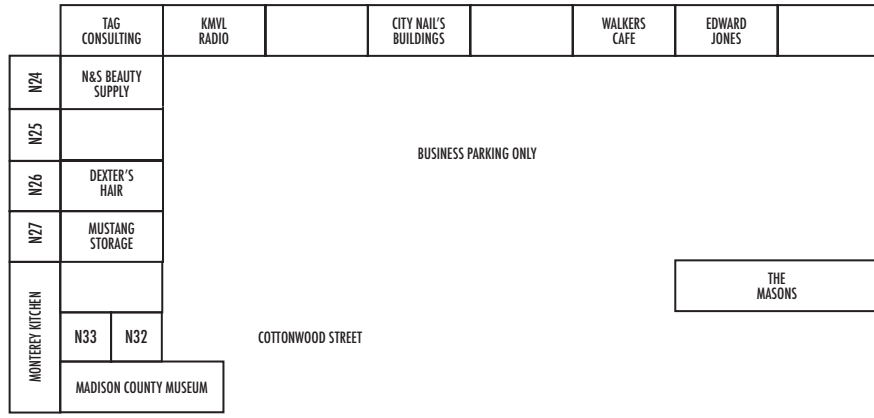

COTTONWOOD STREET

NORTH ELM STREET

NORTH